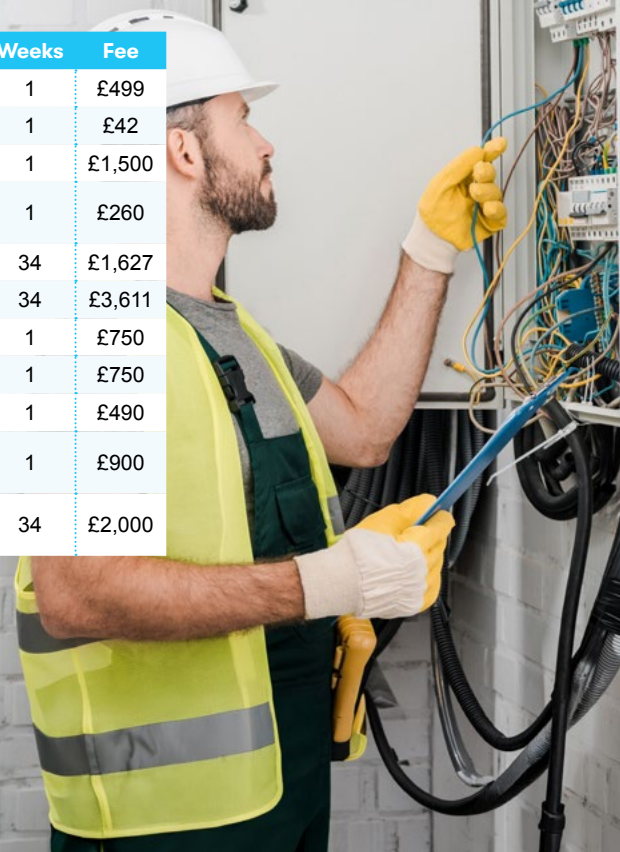

ELECTRICAL

Warrington Campus

Course	Start date	Time	Days	Weeks	Fee
● 18th Edition	Multiple start dates			1	£499
● Electrical Renewables Awareness	Multiple start dates			1	£42
● Certified Solar & Energy Systems Training	Multiple start dates			1	£1,500
● TESP - Electrical Underpinning Knowledge and Understanding Tests	Multiple start dates			1	£260
● Level 2 Diploma Electrical Installation	15/09/2026	18:00-21:00	TUE/THU	34	£1,627
● Level 3 Diploma Electrical Installation	15/09/2026	18:00-21:00	TUE/THU	34	£3,611
● Level 3 Award in Periodic Testing	Multiple start dates			1	£750
● Level 3 Award Initial Verification	Multiple start dates			1	£750
● Level 3 Award in EV Charging	Multiple start dates			1	£490
● Level 3 Award in Heat Pump Systems (Non-refrigerant Circuits)	Multiple start dates			1	£900
● Level 3 Electrotechnical Experienced Worker Qualification	Multiple start dates			34	£2,000

Construction
& Civil Engineering
Academy

Green
Technology
Hub